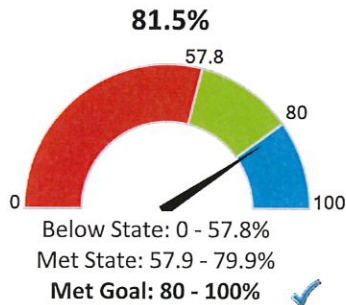

River Dell Regional High School

2018-2019

County: Bergen
District: River Dell Regional School District
Principal: Mrs. Lorraine Brooks
55 PYLE STREET
ORADELL, NJ 07649
<https://www.riverdell.org>
201-599-7240

Total students: **1,046**

- Economically Disadvantaged: **0.5%**
- Students with Disabilities: **14.7%**
- English Learners: **1.7%**
- Grades offered: **09-12**
- Student to Teacher Ratio: **12:1**
- Teacher Average Experience (years): **13.7**

School Highlights Reported by the District

- River Dell offers 15 Advanced Placement courses and 13 Syracuse University Project Advance courses.
- There are over 50 clubs including several national honor societies and many organizations that support STEM.
- There are many award winning athletic teams including State Sectional titles in Boys Swimming, Boys Track & Indoor Track and Big North titles in Boys Golf, Boys Swimming, Boys Track & Indoor Track.

How did students perform on assessments?

Students that met or exceeded expectations on statewide assessments

English Language Arts