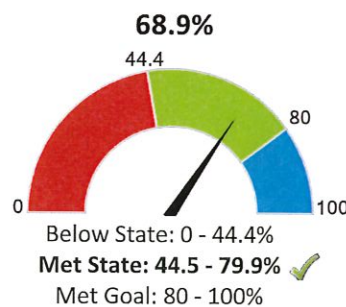

Math

Are students at risk?

Students that were absent for 10% or more of days enrolled