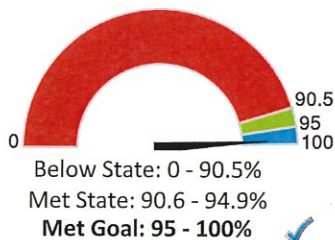

How did students perform on assessments?

Students that met or exceeded expectations on statewide assessments

English Language Arts

Math

Are students at risk?

Students that were absent for 10% or more of days enrolled

Chronic Absenteeism

Are students graduating?

4-year Graduation Rate

98.1%

Are students college and career ready?

AP/IB Courses:

39.6% of 11th and 12th graders enrolled (State = 35.2%)

Dual Enrollment Courses: