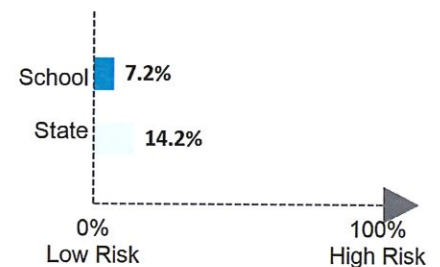

School Highlights Reported by the District

- River Dell offers 15 Advanced Placement courses and 13 Syracuse University Project Advance courses.
- There are over 50 clubs including several national honor societies and many organizations that support STEM.
- There are many award winning athletic teams including State Sectional titles in Boys Swimming, Boys Track & Indoor Track and Big North titles in Boys Golf, Boys Swimming, Boys Track & Indoor Track.

How did students perform on assessments?

Students that met or exceeded expectations on statewide assessments

English Language Arts

Math

Are students at risk?

Students that were absent for 10% or more of days enrolled

Chronic Absenteeism

Are students graduating?

4-year Graduation Rate

98.1%

Are students college and career ready?

AP/IB Courses:

39.6% of 11th and 12th graders enrolled (State = 35.2%)

Dual Enrollment Courses: