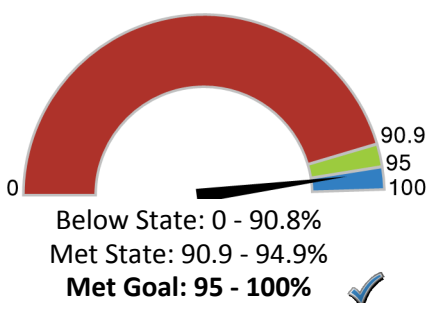

School Highlights Reported by the District

- River Dell offers 15 Advanced Placement courses and 13 Syracuse University Project Advance courses.
- There are over 50 clubs including Cyberhawks and Model U.N.
- There are many award winning athletic teams including another State Sectional Championship Football Team as well as a State Championship Volleyball Team.

How did students perform on assessments?

Students that met or exceeded expectations on statewide assessments

English Language Arts

74.1%

Math

70.4%

Are students at risk?

Students that were absent for 10% or more of days enrolled

Chronic Absenteeism

Are students graduating?

4-year Graduation Rate

95.9%

Are students college and career ready?

AP/IB Courses:

39.8% of 11th and 12th graders enrolled (State = 34.9%)

Dual Enrollment Courses: