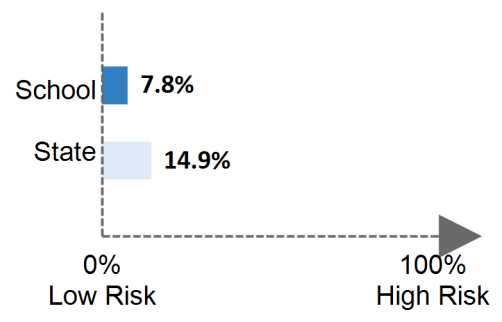

School Highlights Reported by the District

- River Dell offers 15 Advanced Placement courses and 13 Syracuse University Project Advance courses.
- There are over 50 clubs including Cyberhawks and Model U.N.
- There are many award winning athletic teams including another State Sectional Championship Football Team as well as a State Championship Volleyball Team.

How did students perform on assessments?

Students that met or exceeded expectations on statewide assessments

English Language Arts

74.1%

Math

70.4%

Are students at risk?

Students that were absent for 10% or more of days enrolled

Chronic Absenteeism

Are students graduating?

4-year Graduation Rate

95.9%

Are students college and career ready?

AP/IB Courses:

39.8% of 11th and 12th graders enrolled (State = 34.9%)

Dual Enrollment Courses: