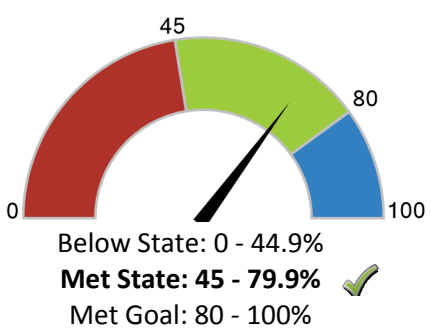

School Highlights Reported by the District

- River Dell offers 15 Advanced Placement courses and 13 Syracuse University Project Advance courses.
- There are over 50 clubs including Cyberhawks and Model U.N.
- There are many award winning athletic teams including another State Sectional Championship Football Team as well as a State Championship Volleyball Team.

How did students perform on assessments?

Students that met or exceeded expectations on statewide assessments

English Language Arts

74.1%

Math

70.4%

Are students at risk?

Students that were absent for 10% or more of days enrolled

Chronic Absenteeism

Are students graduating?

4-year Graduation Rate

95.9%

Are students college and career ready?

AP/IB Courses:

39.8% of 11th and 12th graders enrolled (State = 34.9%)

Dual Enrollment Courses: