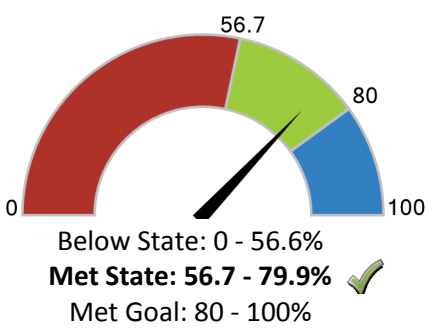

RIVER DELL REGIONAL HIGH SCHOOL

2017-2018

County: BERGEN
District: RIVER DELL REGIONAL
Principal: MRS. BROOKS
55 PYLE STREET
ORADELL, NJ 07649
<https://www.riverdell.org>
(201)599-7240

Total students: **1,045**

- Economically Disadvantaged: **0.8%**
- Students with Disabilities: **15.6%**
- English Learners: **1.2%**
- Grades offered: **09-12**
- Student to Teacher Ratio: **12:1**
- Teacher Average Experience (years): **13.8**

School Highlights Reported by the District

- River Dell offers 15 Advanced Placement courses and 13 Syracuse University Project Advance courses.
- There are over 50 clubs including Cyberhawks and Model U.N.
- There are many award winning athletic teams including another State Sectional Championship Football Team as well as a State Championship Volleyball Team.

How did students perform on assessments?

Students that met or exceeded expectations on statewide assessments

English Language Arts

74.1%