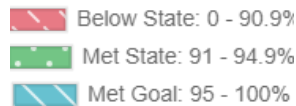

Important note for 2019-2020: The summary reports typically include information on student growth, assessment results, and chronic absenteeism. Statewide assessment results were cancelled in spring 2020, so student growth and assessment results are not available for the 2019-2020 school year. Additionally, the requirement to report on chronic absenteeism was waived for the 2019-2020 school year so that data is not included. We encourage you to visit the detailed reports to see all the data that is available for the 2019-2020 school year and also to view the "Impact of COVID-19 on Data Availability" resource for a summary of how all data was impacted.

School Highlights Reported by the District:

- River Dell offers 15 Advanced Placement courses and 10 Syracuse University Project Advance courses.
- There are over 50 clubs including honor societies that include recognition for those who demonstrated academic excellence.
- The River Dell Athletic Department received the Big North Conference Patriot Division All-Sports banner in 2019-2020.

Are students graduating?

Four-Year Graduation Rate