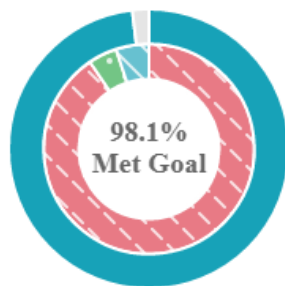

School Highlights Reported by the District:

- River Dell offers 15 Advanced Placement courses and 10 Syracuse University Project Advance courses.
- There are over 50 clubs including honor societies that include recognition for those who demonstrated academic excellence.
- The River Dell Athletic Department received the Big North Conference Patriot Division All-Sports banner in 2019-2020.

Are students graduating?

Four-Year Graduation Rate

Five-Year Graduation Rate

This section shows the four-year and five-year graduation rates. These are the percentage of students who graduate high school within four or five years of entering high school.