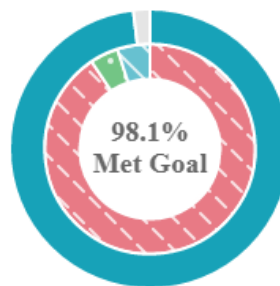

School Highlights Reported by the District:

- River Dell offers 15 Advanced Placement courses and 10 Syracuse University Project Advance courses.
- There are over 50 clubs including honor societies that include recognition for those who demonstrated academic excellence.
- The River Dell Athletic Department received the Big North Conference Patriot Division All-Sports banner in 2019-2020.

Are students graduating?

Four-Year Graduation Rate

Five-Year Graduation Rate

This section shows the four-year and five-year graduation rates. These are the percentage of students who graduate high school within four or five years of entering high school.