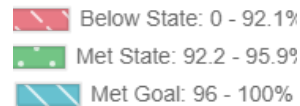

Five-Year Graduation Rate