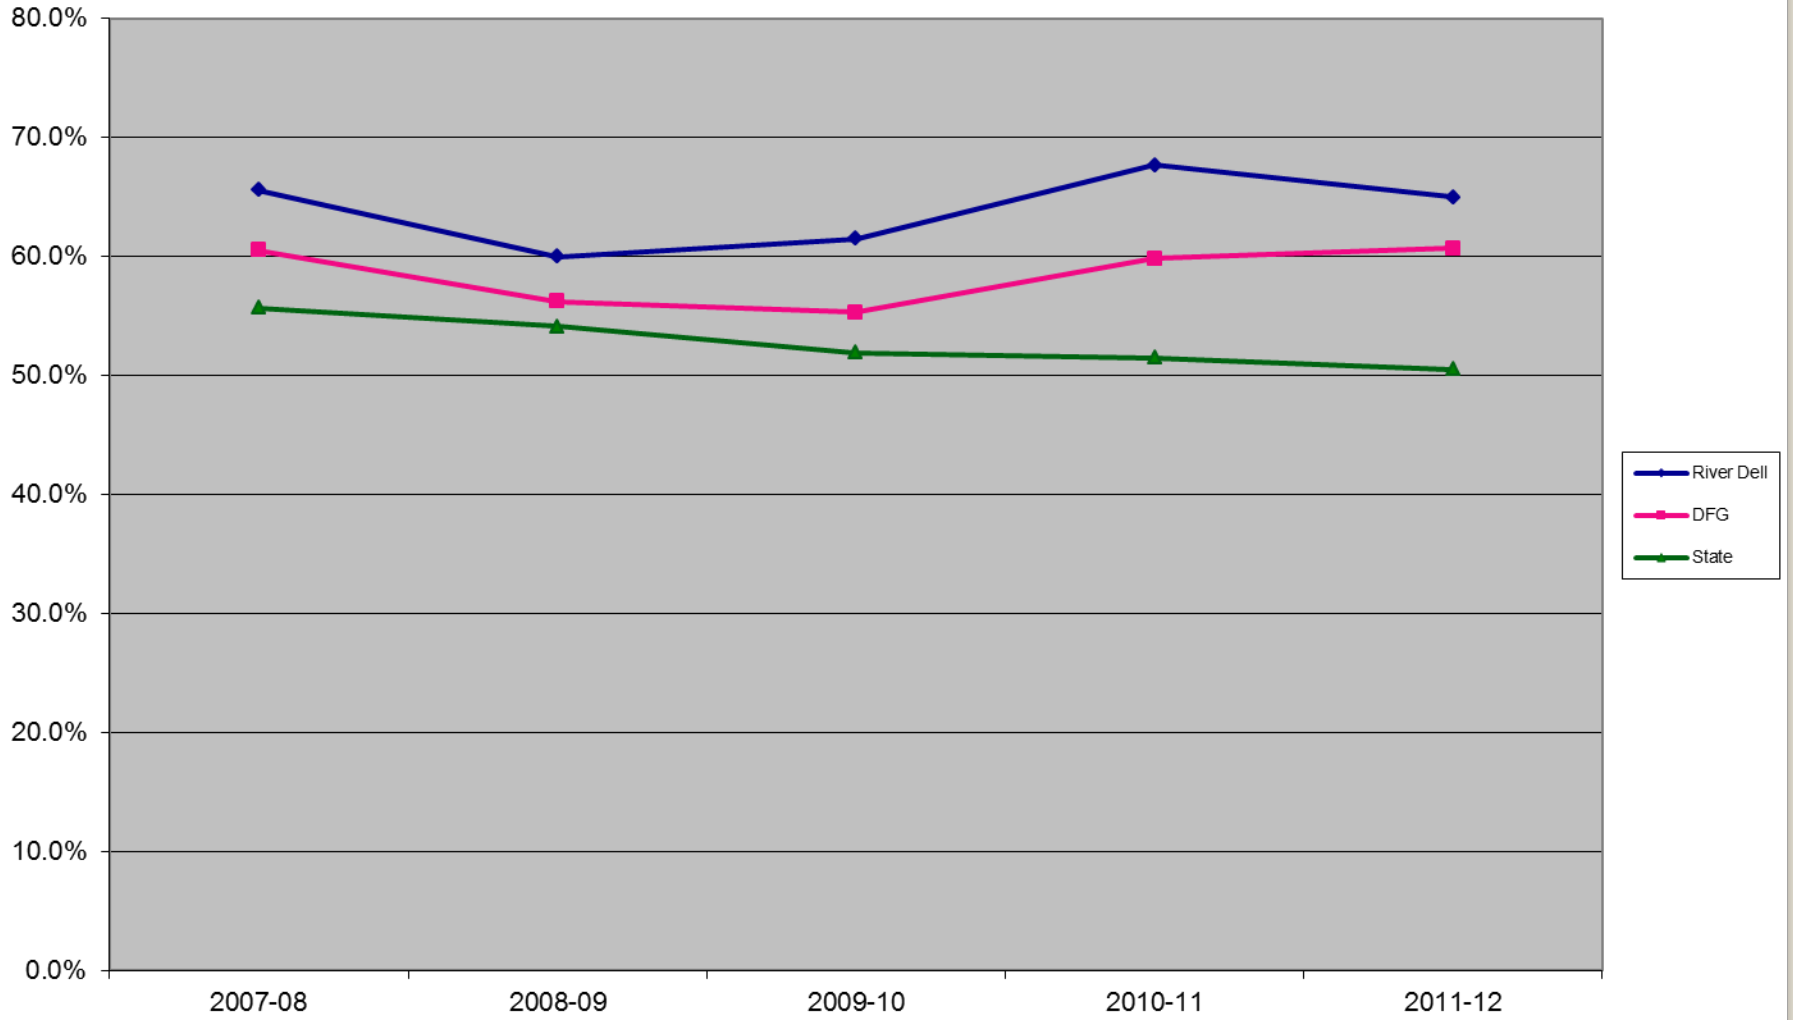

NJASK 7 LA - Proficient