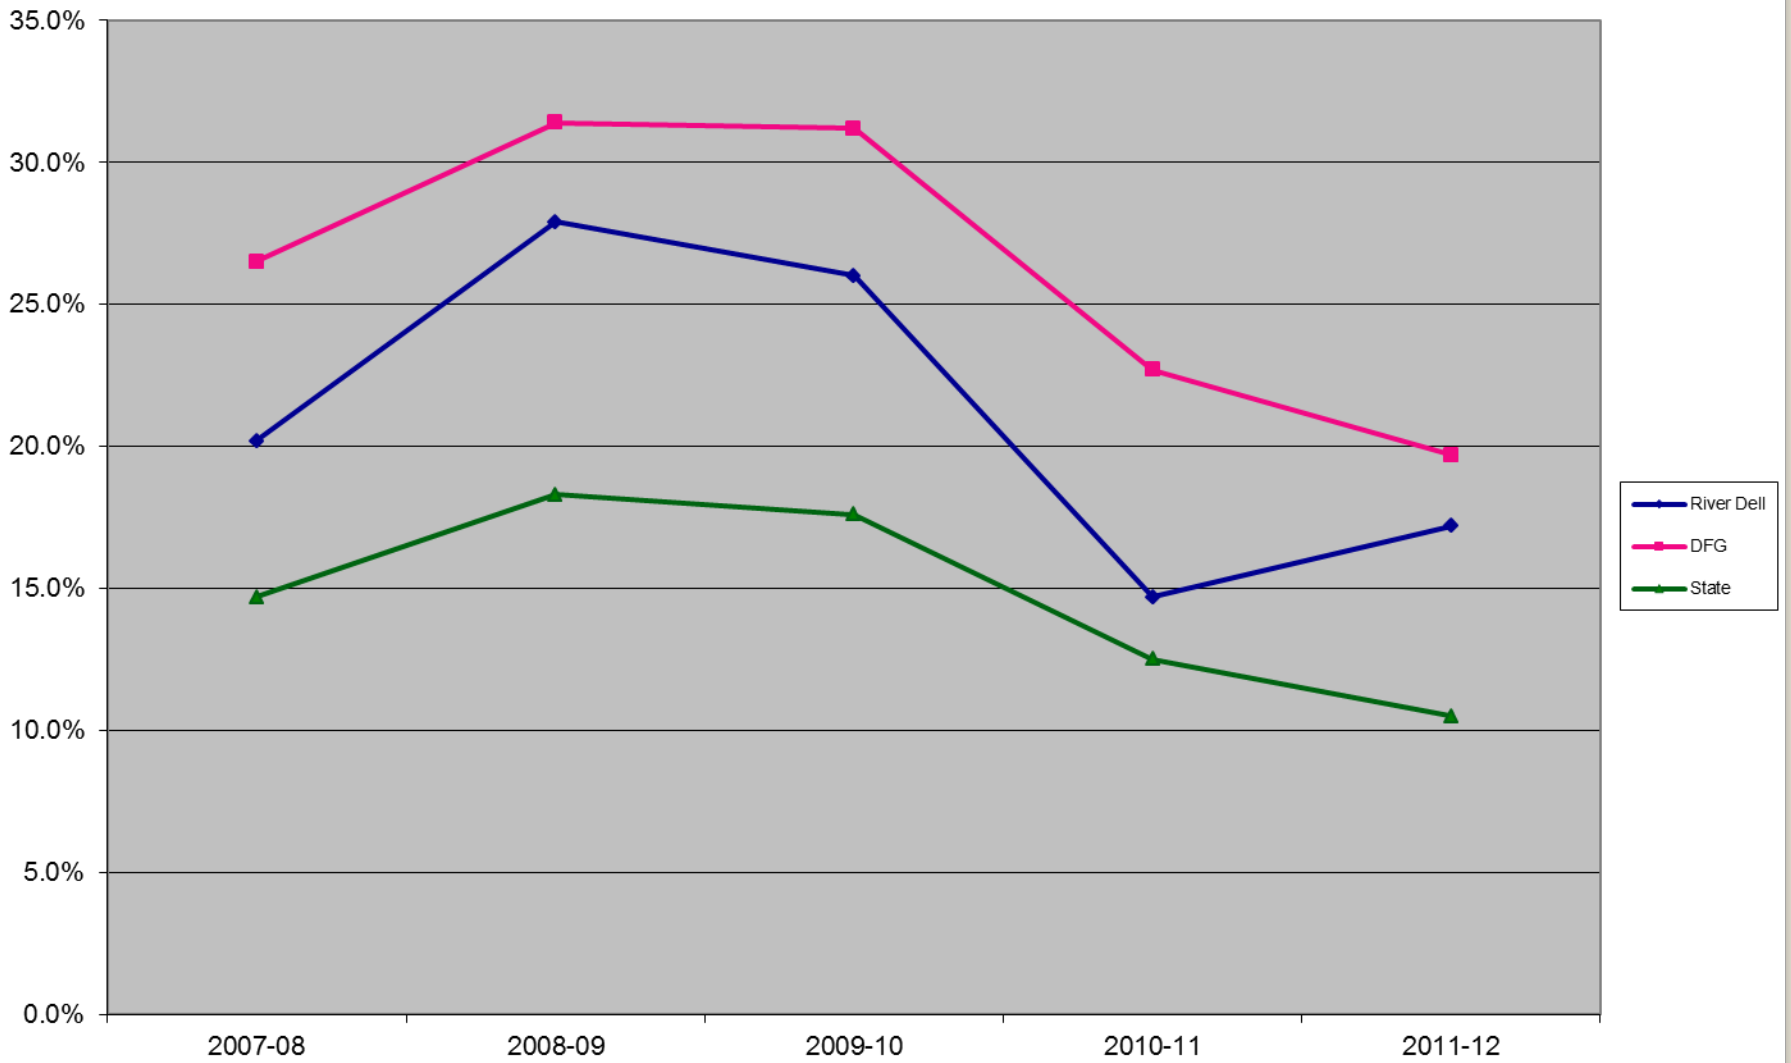

NJASK 7 LA - Advanced