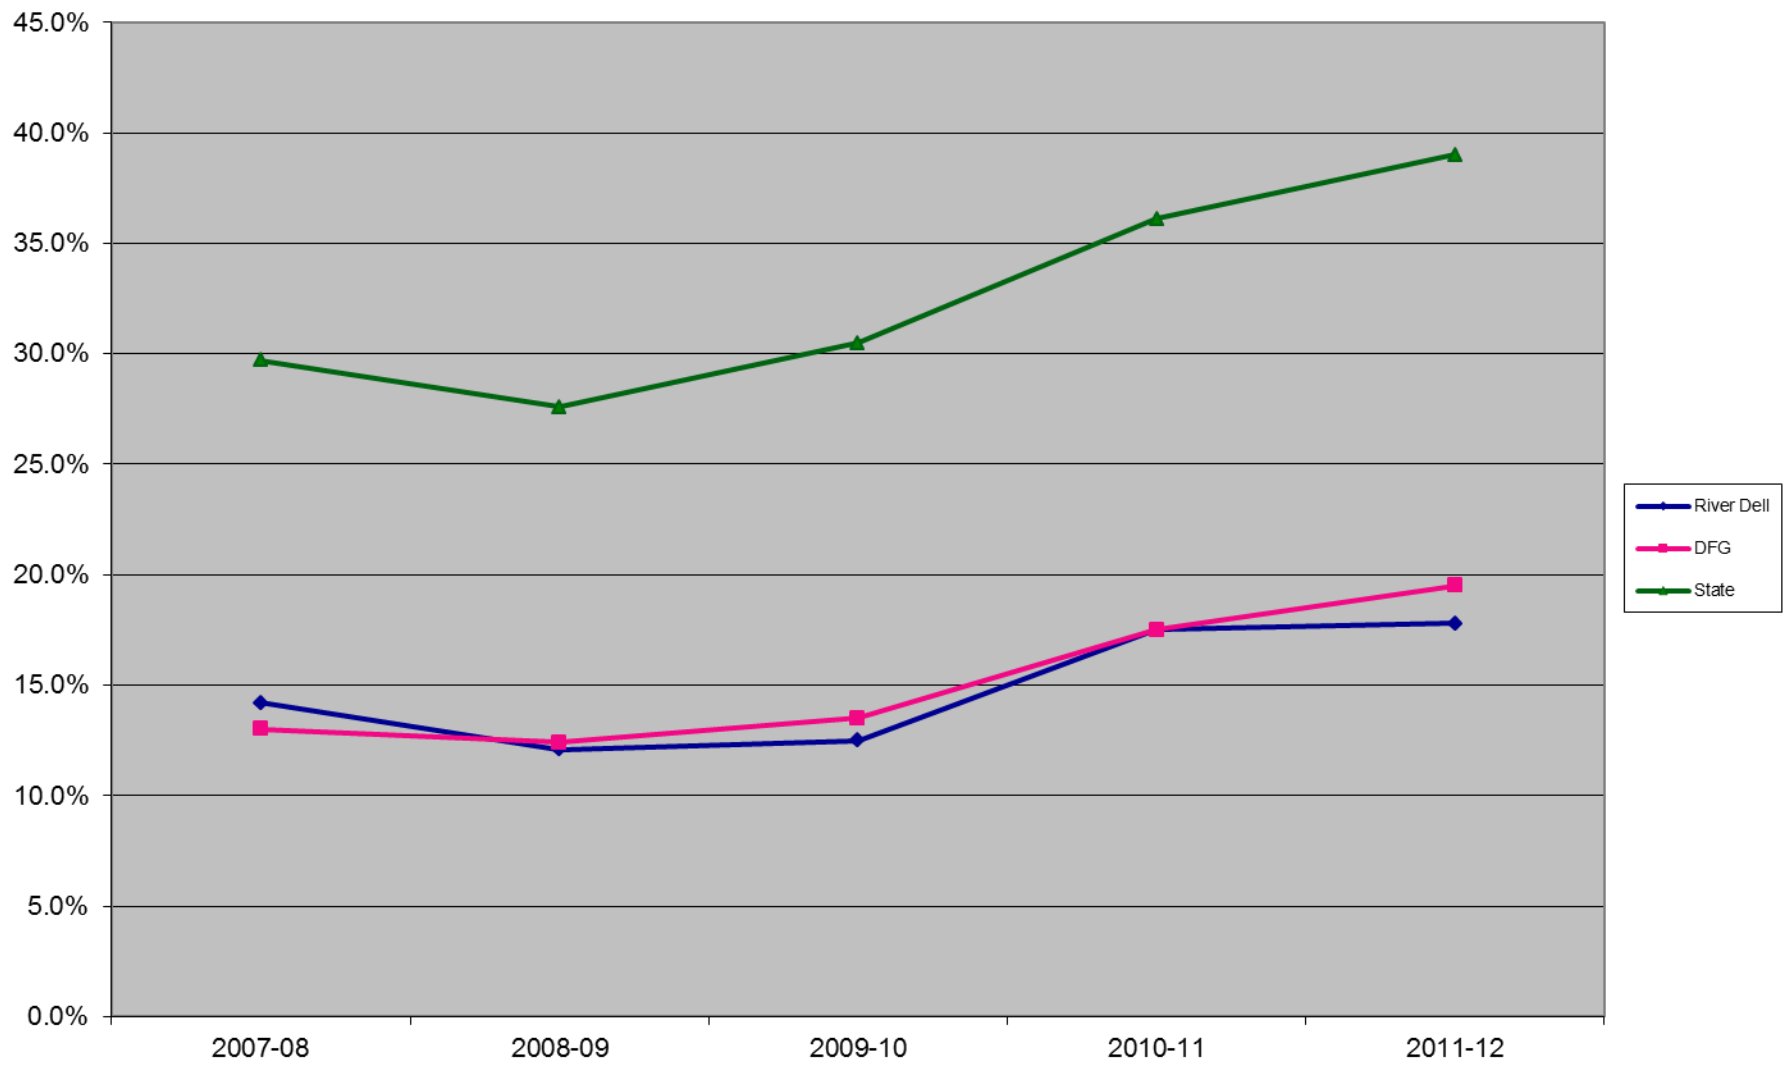

NJASK 7 LA - Partial