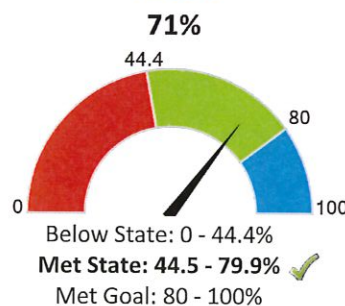

Math

Are students at risk?

Students that were absent for 10% or more of days enrolled