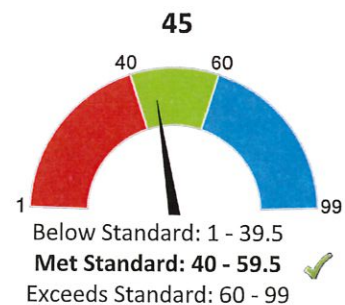

Math

How to use this report?

1. 1 **Learn More** about this school by viewing the [detailed report](#) or by clicking any of the "🔍" icons on the page.
2. 2 **Start Conversations** with school community members and ask questions. Use our [guides](#) for suggestions.
3. 3 **Engage** with your school communities to identify where schools are doing well and where they can improve.

www.state.nj.us/education

www.njschooldata.org

reportcard@doe.nj.gov