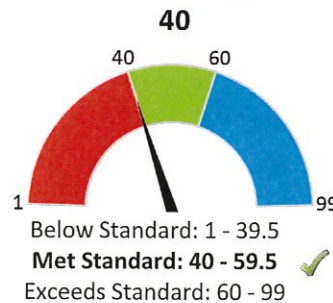

English Language Arts