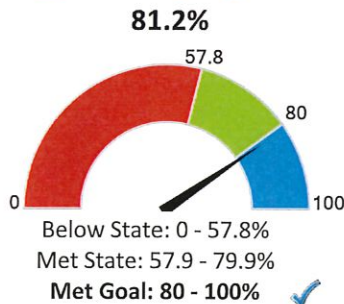

River Dell Middle School

2018-2019

County: Bergen
District: River Dell Regional School District
Principal: Mr. Richard Freedman
230 WOODLAND AVENUE
River Edge, NJ 07661
<https://www.riverdell.org>
201-599-7246

Total students: **545**

- Economically Disadvantaged: **0.4%**
- Students with Disabilities: **14.9%**
- English Learners: **1.1%**
- Grades offered: **07-08**
- Student to Teacher Ratio: **11:1**
- Teacher Average Experience (years): **13.7**

School Highlights Reported by the District

- One to one learning environment utilizing tablet laptops
- Student centered technology infused classroom experience
- Offering over twenty clubs and activities based on student interest. Athletic teams in basketball, volleyball, Track and Field and Cross Country as well as an intramurals program.

How did students perform on assessments?

Students that met or exceeded expectations on statewide assessments

English Language Arts